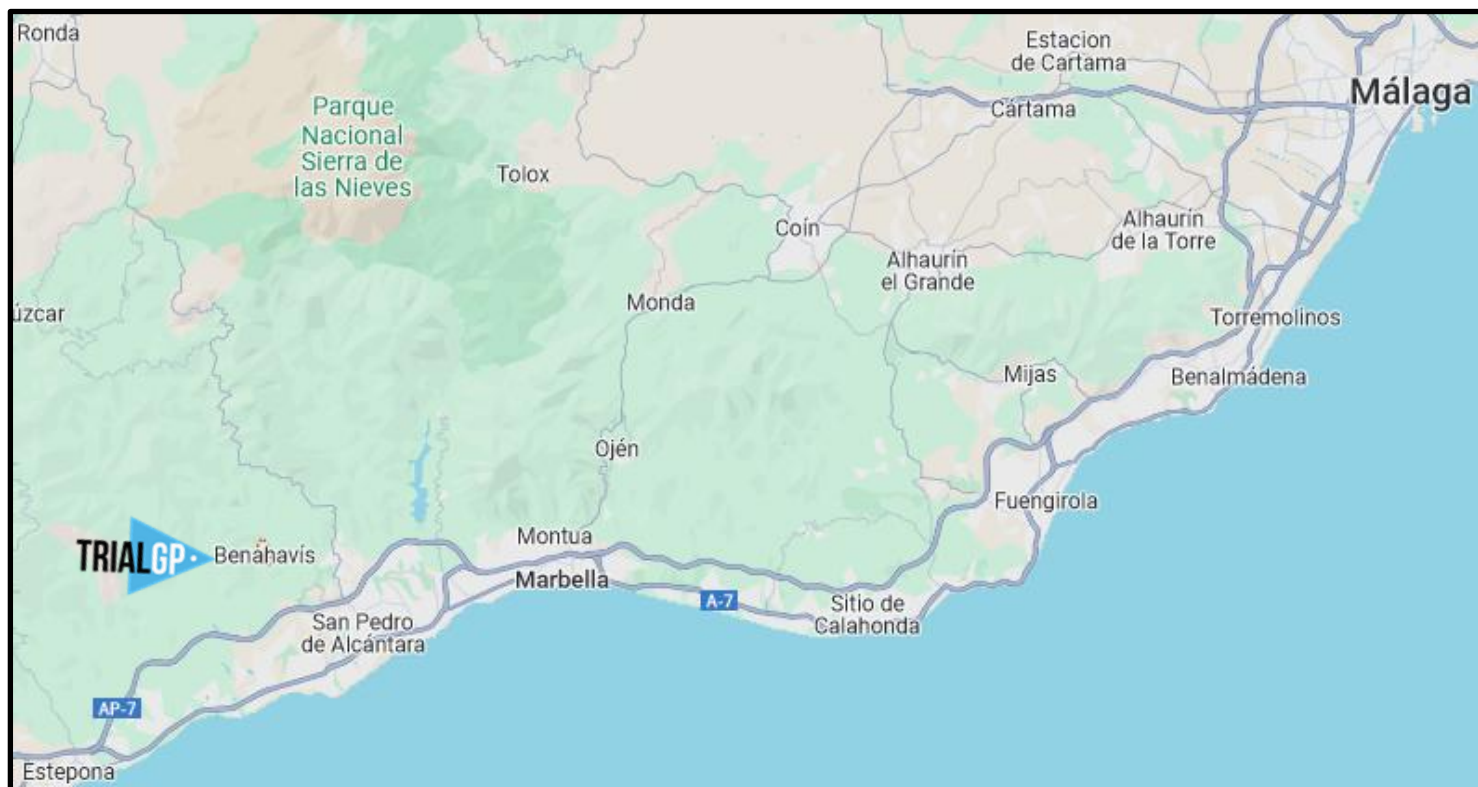

TRIALGP of SPAIN- RND 1 - 04-06/04/2025

VENUE INFORMATION

VENUE / PADDOCK LOCATION

Benahavís (Málaga)

Calle La Rivera

[Google Maps](#)

ACCESS

Airport Name: MALAGA-COSTA DEL SOL (AGP)

At: 71 Km

Highway / Road: AP-7

Exit 175 from San Pedro de Alcántara

Nearest town: Marbella

ALTITUDES

Starting area: 165m

Maximum sections: 500m

CLASSES

TrialGP / Trial2 / TrialGP Women/

Trial3 / Trial2 Women

TIME DIFFERENCE

GMT/UTC +1 hour

TOURIST INFORMATION

Benahavís

T.+ 34633404192 o +34679542508

www.benahavis.com

cdmotoristabenahavis@gmail.com

LOCAL HOTELS

[TRH El Paraíso](#)

OTHER ACCOMMODATION

[Link to Booking.com](#)

TICKETS

Free access

Updated: 10/12/2024

OFFICIAL PARTNERS

SUPPORTING MANUFACTURERS